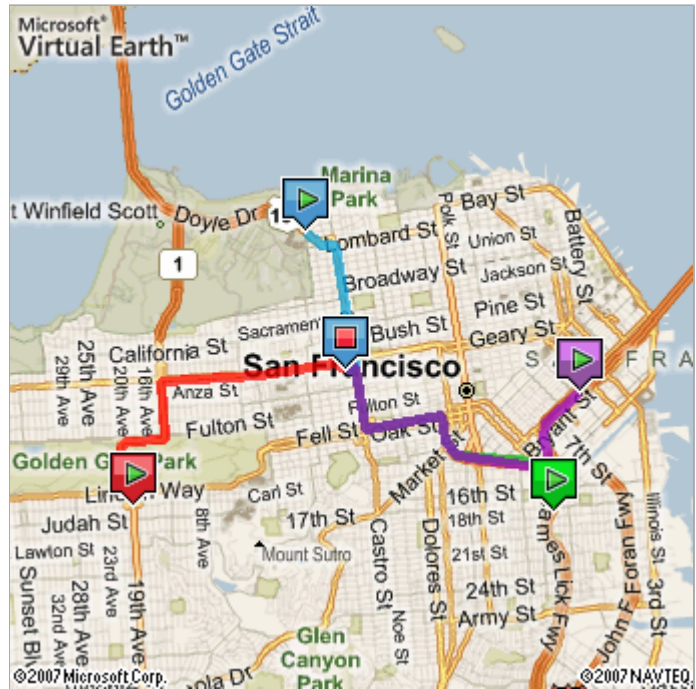

1-click directions to Holbrook Helene M

2200 Ofarrell St, San Francisco, CA (415) 833-2200

Show directions from:

- the north (via US-101 / Richardson Ave)
- the south (via SR-1 / 19th Ave)
- the south (via US-101 / James Lick Fwy N)
- the east (via I-80 / James Lick Skyway W)
- ■ ■ ■ **View All**

From the north (via US-101 / Richardson Ave)	
1. Turn right onto Divisadero St	1.2 mi
2. Turn right onto O'Farrell St	0.1 mi
3. Arrive at 2200 Ofarrell St, San Francisco, CA	

From the south (via SR-1 / 19th Ave)	
1. Turn right onto Geary Blvd	1.6 mi
2. Turn right onto St Josephs Ave	0.1 mi
3. Bear left onto O'Farrell St	
4. Arrive at 2200 Ofarrell St, San Francisco, CA	

From the south (via US-101 / James Lick Fwy N)	
1. Keep left to stay on US-101 North / Central Fwy	1.2 mi
2. Keep straight onto Octavia Blvd	0.3 mi
3. Turn left onto Fell St	0.7 mi
4. Turn right onto Divisadero St	0.6 mi
5. Turn left onto O'Farrell St	0.1 mi
6. Arrive at 2200 Ofarrell St, San Francisco, CA	

From the east (via I-80 / James Lick Skyway W)	
1. Take ramp right for US-101 North / Central Fwy toward Mission St	1.1 mi
2. Keep straight onto Octavia Blvd	0.3 mi
3. Turn left onto Fell St	0.7 mi
4. Turn right onto Divisadero St	0.6 mi
5. Turn left onto O'Farrell St	0.1 mi
6. Arrive at 2200 Ofarrell St, San Francisco, CA	